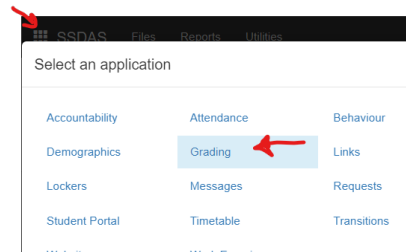

2. Login and click on the 9-dot waffle (top left) and select "Grading"

3. Click on the triangle  to the right of the search bar to reveal the Ed Inform button...

4. Click on the **Ed Inform** button or if there are multiple classes, fill in the circle of the class that you want to view and click on the **Ed Inform** button.