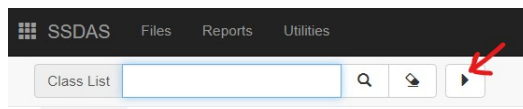

2. Login and click on the 9-dot waffle (top left) and select "Grading"

3. Click on the triangle  to the right of the search bar to reveal the Ed Inform button...

4. Click on the **Ed Inform** button or if there are multiple classes, fill in the circle of the class that you want to view and click on the **Ed Inform** button.