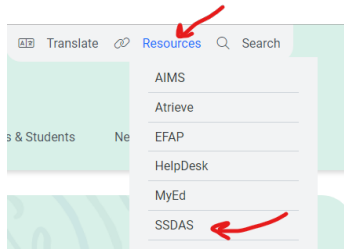

2. Login and click on the 9-dot waffle (top left) and select "Grading"

3. Click on the triangle  to the right of the search bar to reveal the Ed Inform button...

4. Click on the **Ed Inform** button or if there are multiple classes, fill in the circle of the class that you want to view and click on the **Ed Inform** button.