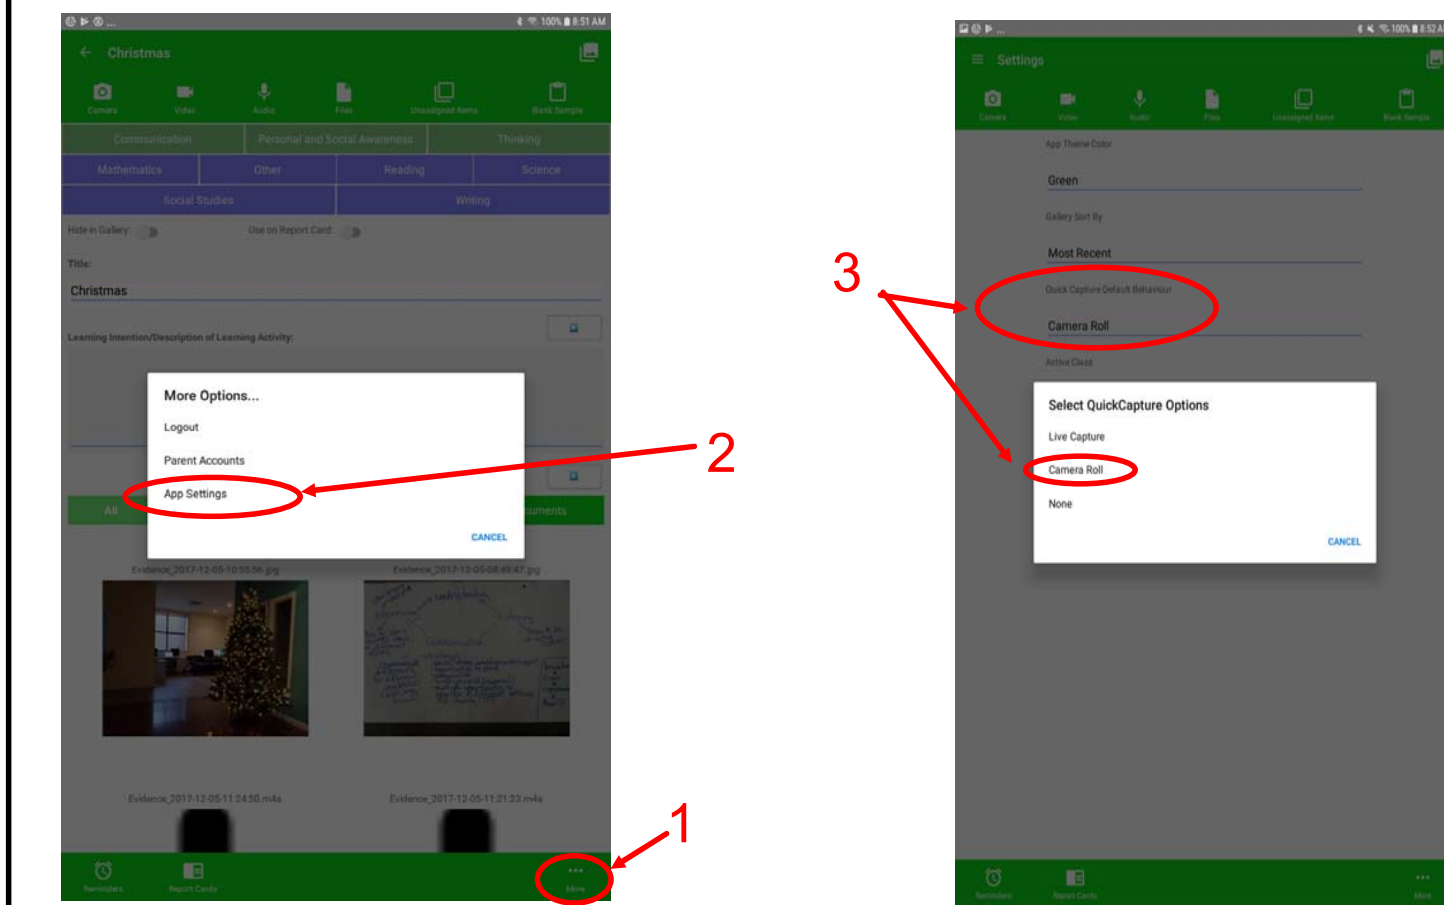

Better workflow to collect evidence when assessment is ready: camera roll. To get this working, click on bottom right corner (...More), selecting App Settings and set Quick Capture Default to Camera Roll.

After taking pictures using the Android camera, select pictures from device, open from Gallery and select the picture you would like. No cropping necessary!